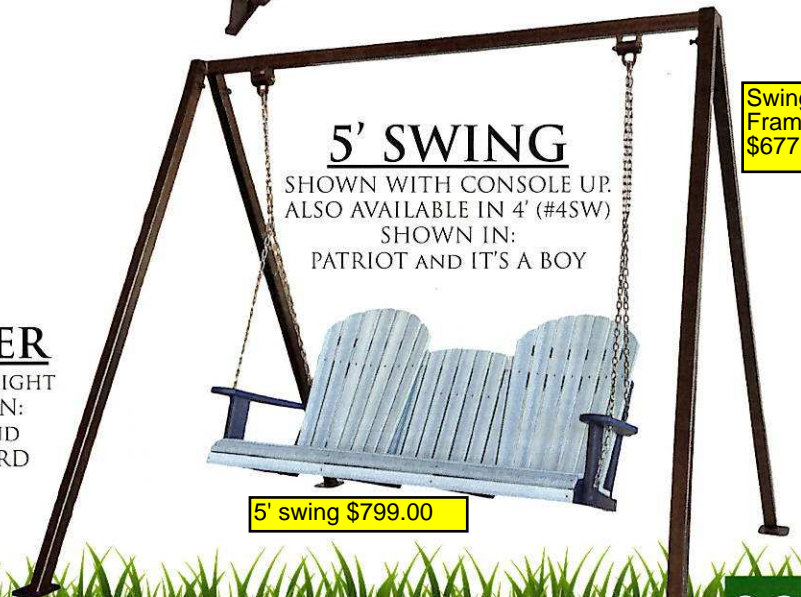

\$458.00ea

2' GLIDERS

STANDARD HEIGHT
SHOWN IN: BROWN AND WEATHERWOOD
#2G 2' GLIDER

\$660.00ea

SWIVEL GLIDERS

STANDARD HEIGHT
SHOWN IN: BLACK AND WALNUT
#SWG SWIVEL GLIDER

\$995.00

5' GLIDER

STANDARD HEIGHT
SHOWN IN:
BROWN AND WEATHERWOOD

SHOWN WITH CONSOLE
DOWN.

CENTER CONSOLE ON
5' GLIDER & 5' SWING
IS STANDARD

\$1,050.00

5' GLIDER

COUNTER HEIGHT
SHOWN IN:
BLACK AND BARNBOARD

Swing
Frame
\$677.00

5' SWING

SHOWN WITH CONSOLE UP.
ALSO AVAILABLE IN 4' (#4SW)
SHOWN IN:
PATRIOT AND IT'S A BOY

5' swing \$799.00

OTTOMANS & TABLES

CBS Poly Furniture
660-365-0775

\$245.00

#KGO
GLIDING OTTOMAN

POPULAR ITEM WITH GLIDERS
SHOWN IN: PATRIOT AND STONE