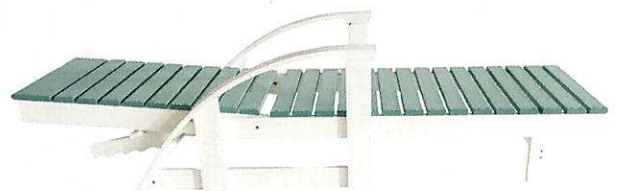

These cupholders are
standard on Tete-A-Tete
sets

\$341.00

#RC
ROCKING CHAIR

SHOWN IN: BLACK AND WALNUT

CBS Poly Furniture
660-365-0775

LOUNGERS

#CL CHAISE LOUNGE WITH ARMS

SHOWN IN: SLATE AND MARBLE

\$515.00

#SLN SUN LOUNGER

SHOWN IN: PATRIOT AND STONE

\$400.00

#SLA SUN LOUNGER WITH ARMS

SHOWN IN: WHITE AND ARUBA

\$450.00

ADIRONDACKS

CBS Poly Furniture
660-365-0775

#CAC CONTEMPORARY ADIRONDACK

SHOWN IN:
BLACK AND BARNBOARD

\$304.00

#CACO CONTEMPORARY ADIRONDACK WITH OTTOMAN

SHOWN IN:
PATRIOT AND IT'S A BOY

\$403.00

#SM-CH-AC SMALL CHILDREN'S ADIRONDACK