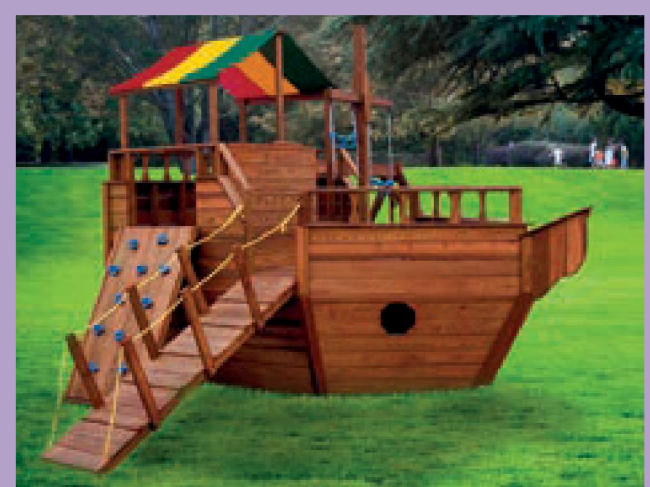

BACKYARD CREATIONS

Exceptional Play Sets Built To Your Specifications!

**Complete Product
Catalog**