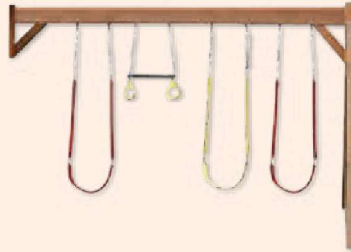

# Choose Your Swingset!

Swingset includes:

Beam, A-Frame, Swing Accessories Shown.

For a free standing swing set, add an extra A-Frame to end.

**3 Position - 9' Long**

- #22 - Standard High
- #32 - Super High
- #42 - Sky High

**3 Position Deluxe - 9' Long**

- #23 - Standard High
- #33 - Super High
- #43 - Sky High

**4 Position Monkey Bar - 12' Long**

- #28 - Standard High

**4 Position - 11'4" Long**

- #24 - Standard High
- #34 - Super High
- #44 - Sky High